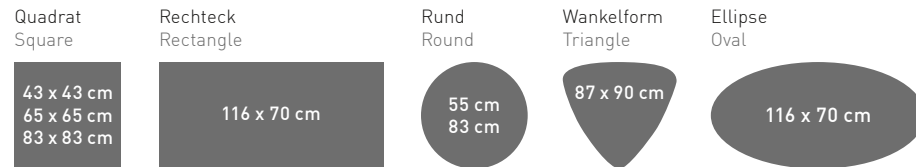

5 COUCHTISCH-FORMEN IN 8 GRÖSSEN:

5 COFFEE TABLE SHAPES IN 8 SIZES:

43 x 43 cm
65 x 65 cm
83 x 83 cm

116 x 70 cm

55 cm
83 cm

87 x 90 cm

116 x 70 cm

UNTERBAU:

FRAME:

18 - Metall anthrazit matt
18 - Metal anthracite matt