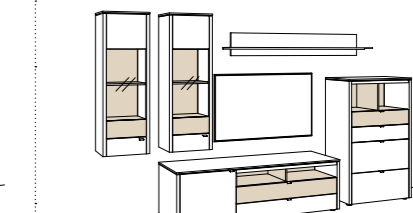

Bestell-Nr./
Order No.

GA16-

BHT/ WHD

360/208/53

*The model names are not a brand name, but an order indicator to distinguish the individual products in our collection.