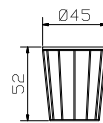

Lina FSC
anthracit, bronze, copper