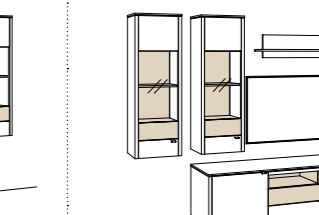

GA16-

360/208/53

*The model names are not a brand name, but an order indicator to distinguish the individual products in our collection.