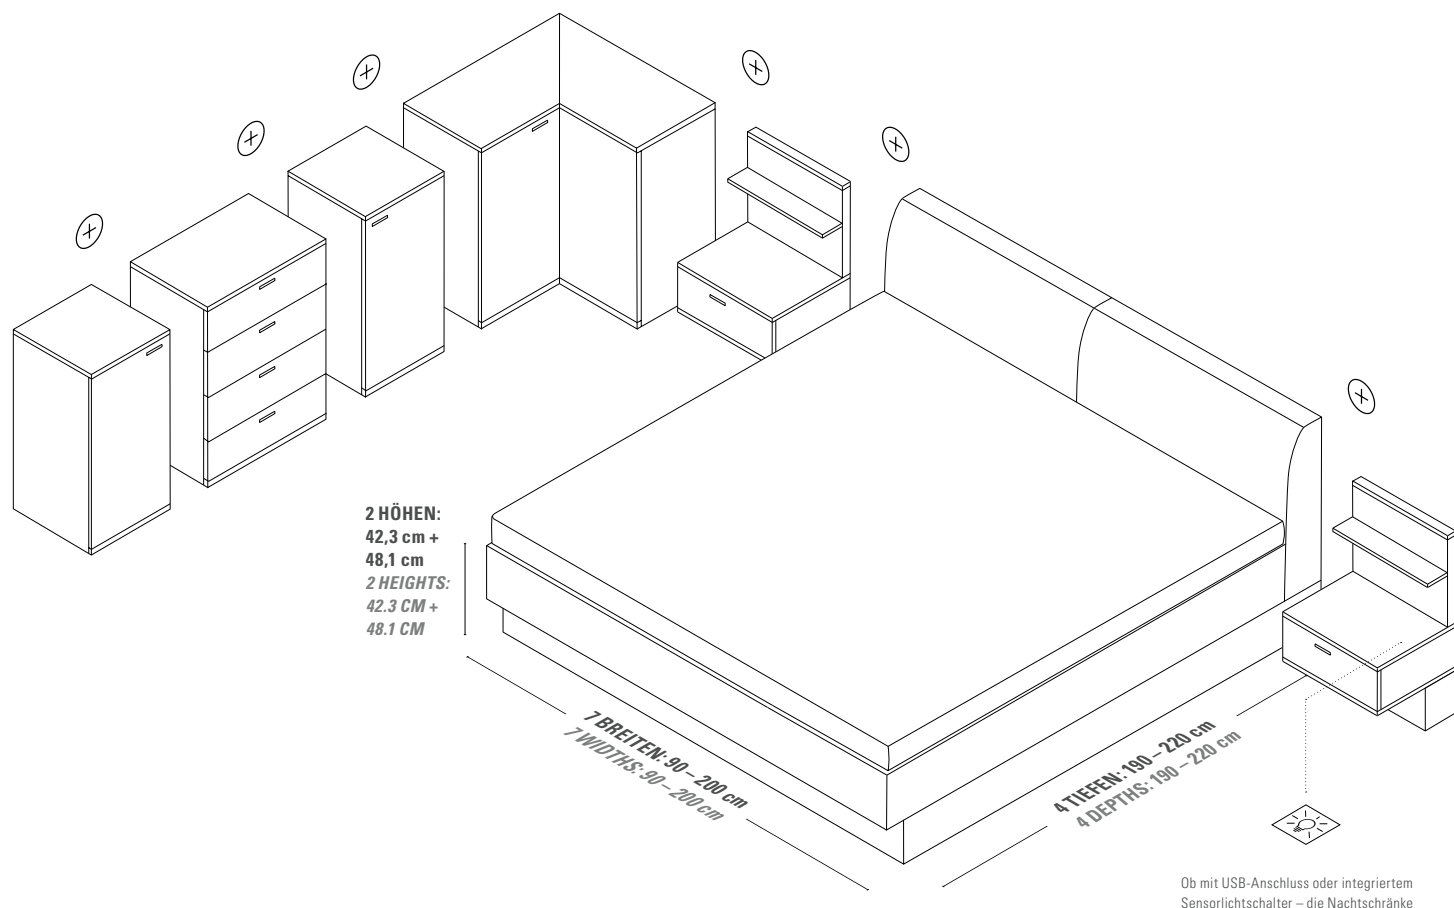

Ob mit USB-Anschluss oder integriertem Sensorlichtschalter – die Nachtschränke haben das gewisse Etwas. Whether with USB connection or an integrated sensor switch, the bedside tables all have a certain something extra.