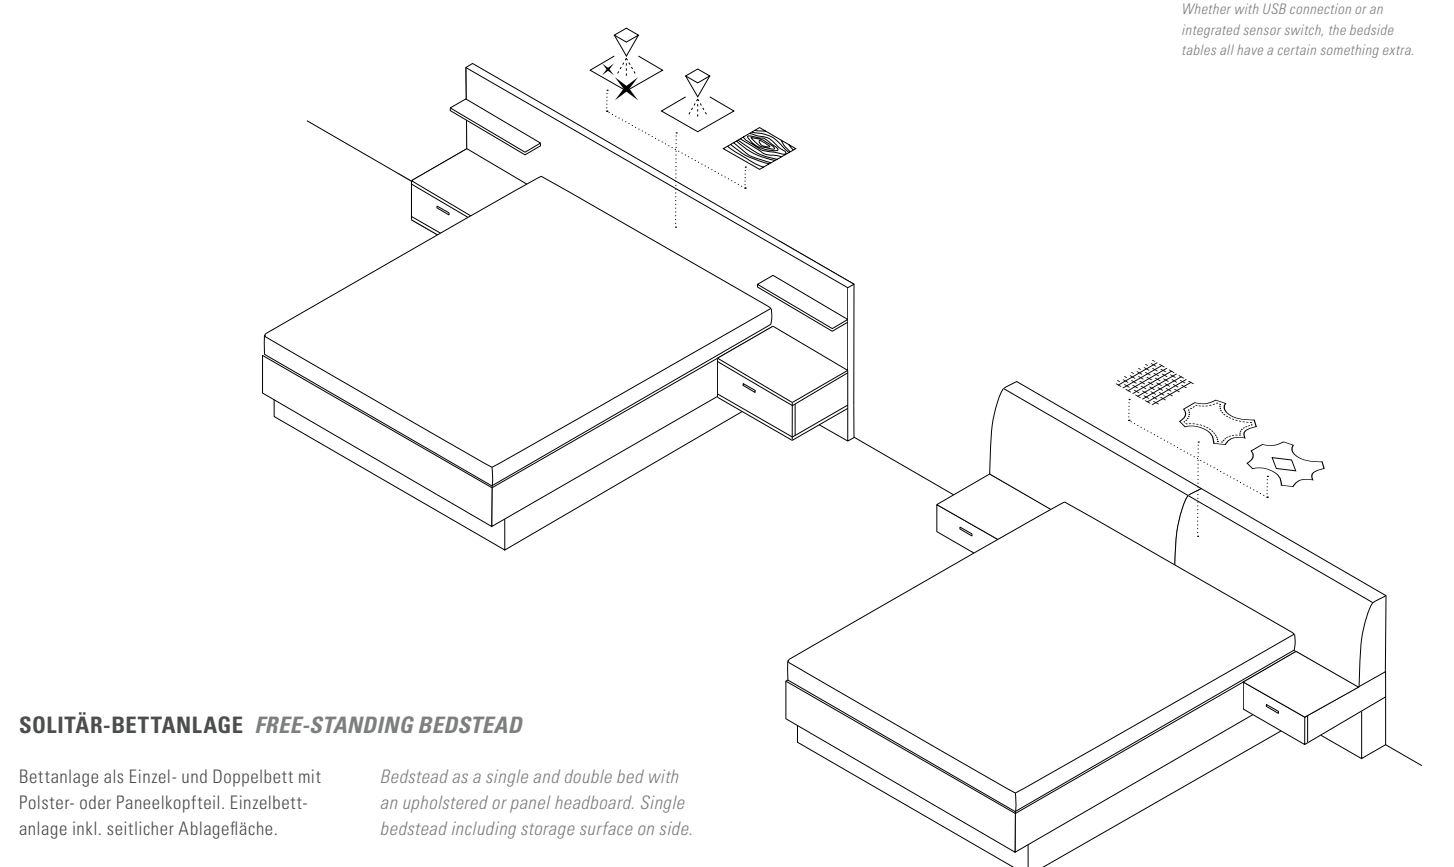

SOLITÄR-BETTANLAGE FREE-STANDING BEDSTEAD

Bettanlage als Einzel- und Doppelbett mit Polster- oder Paneelkopfteil. Einzelbettanlage inkl. seitlicher Ablagefläche.

Bedstead as a single and double bed with an upholstered or panel headboard. Single bedstead including storage surface on side.