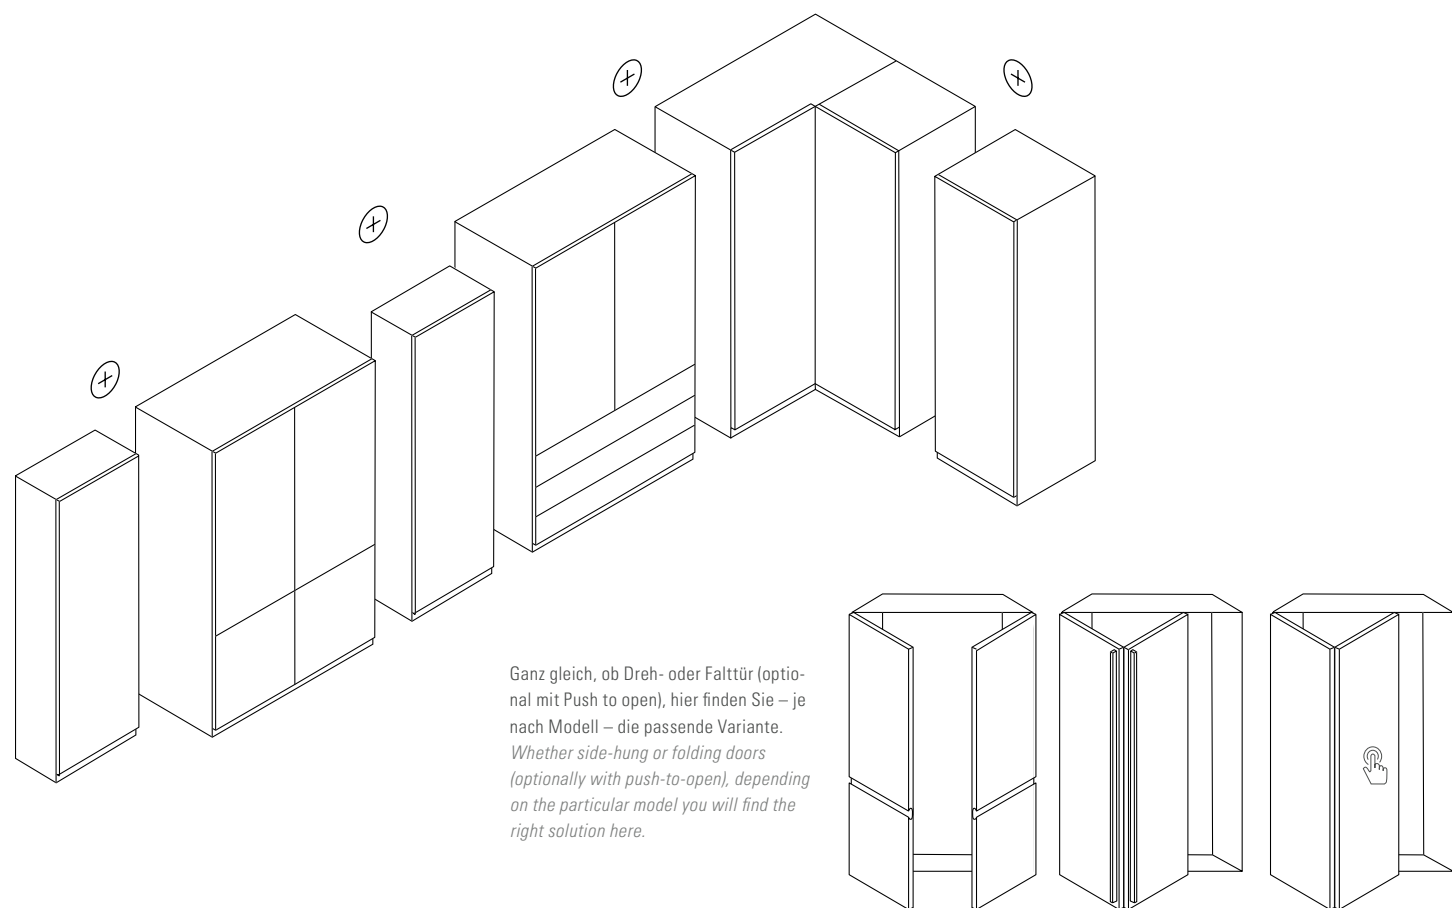

The wardrobe elements act as basic and add-on elements, and we automatically add the required centre panels and outer sides (the centre panel is 3.7 cm thick). With in-fills between two walls, please allow an additional 2 cm in your planning for the ideal installation.